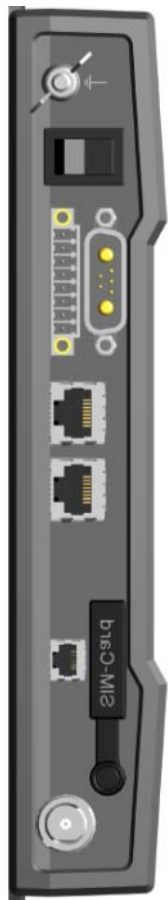

EXPLORER™ 325

COMPACT VOICE AND BROADBAND SOLUTION FOR VEHICLES

EXPLORER™ 325

- **Instant communication:**
Simply place the antenna on the roof, connect the antenna and your PC to the EXPLORER terminal, switch on the IP Handset and the vehicle is turned into a mobile communication hub.
- **Compact antenna:**
The auto tracking antenna is compact and lightweight, ideal for vehicles on-the-move. It is designed for robust and durable use.
- **No roaming costs:**
BGAN offers fixed pricing with no roaming penalties. With the EXPLORER 325 you know your cost of communication regardless of the number of borders you cross.

EXPLORER™ 325

What's in the box

- EXPLORER™ 325 Antenna
- EXPLORER™ 325 Transceiver
- Thrane IP Handset (wired)
 - Incl. cradle
- Antenna cable 2.7m
- Standard Ethernet Cable 2m
- DC Power Cable 3m
- Printed Quick Guide
- CD with installation manual / user manual.
- Optional
 - Cable support and various cable length

EXPLORER™ 325

Antenna

- Mechanically steered – maintenance free
- 2 element helix
- 2-axis stabilized
- Down to 5° elevation angle
- Built-in magnetic mounts.
- Colors – white
- Single coax cable with TNC connectors
 - RF, DC & modem

Size:

Radius = 34.9 cm / 13.7 inches

Height = 12.8 cm / 5 inches

EXPLORER™ 325

Transceiver

- On/Off button
- 5 x general purpose I/Os
- DC in 10.5 - 32V
- 2 x LAN interface with Power over Ethernet (PoE)
- 1 x Phone/fax interface RJ-11
- 1 Sim-Card slot
- Antenna connector